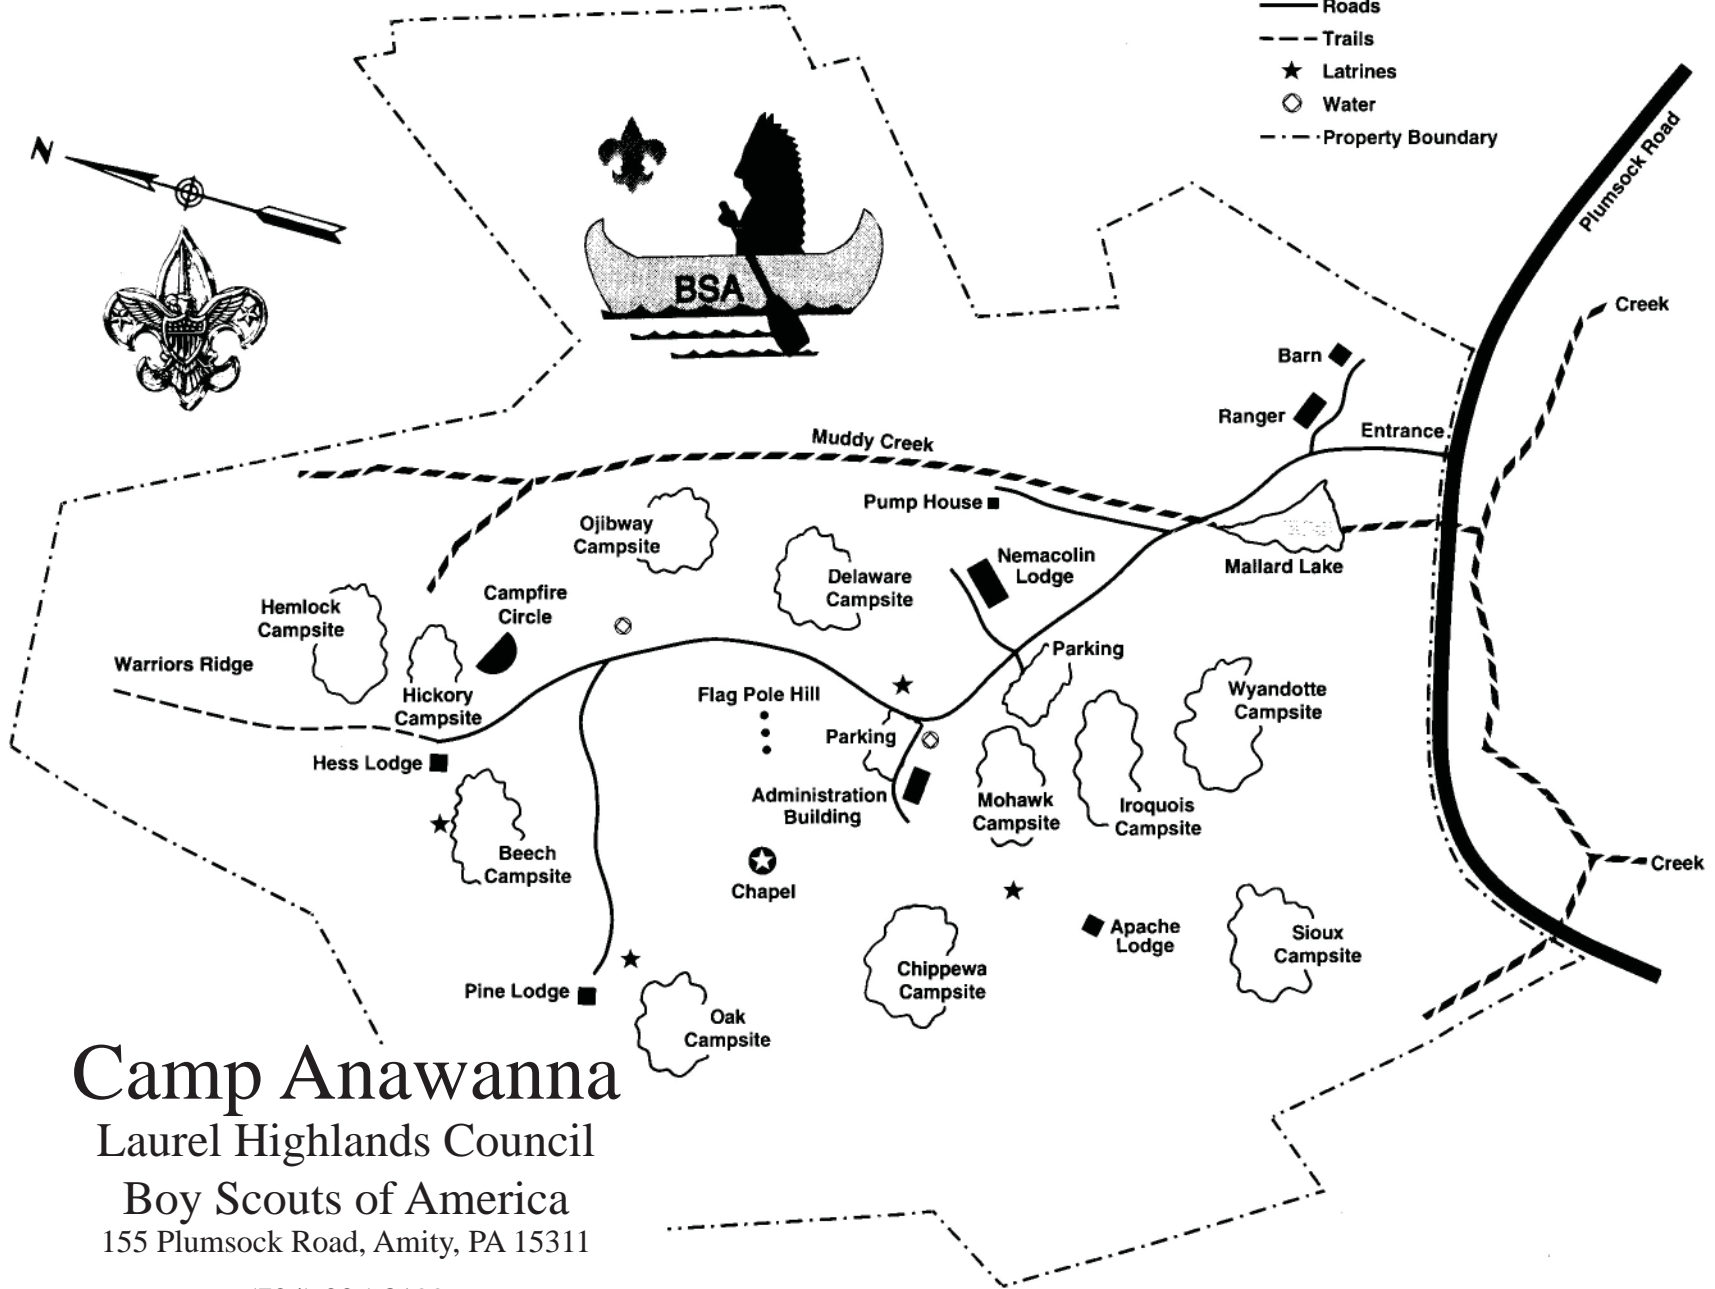

- Roads
- - - Trails
- ★ Latrines
- Water
- · - · - Property Boundary

**Camp Anawanna**  
 Laurel Highlands Council  
 Boy Scouts of America  
 155 Plumsock Road, Amity, PA 15311

(724) 225-8199

***Directions to Camp Anawanna***

155 Plumsock Road, Amity, PA 15311 724-225-8199

Camp is located 11 miles north of Waynesburg & 11 miles south of Washington.

From Pittsburgh area, take I 79 south to Marianna Exit 23.

Turn right towards Amity at the end of the exit ramp for 2 miles to Rte 19.

Take Rte. 19 North 1/2 mile and make a left around the ball field onto Hacknec Station Rd.

Go 8/10 of a mile and take left at the "Y" intersection.

Proceed onto Plumsock Road for 1.3 miles. Camp is on right

**LEAVE ALL PETS AT HOME**