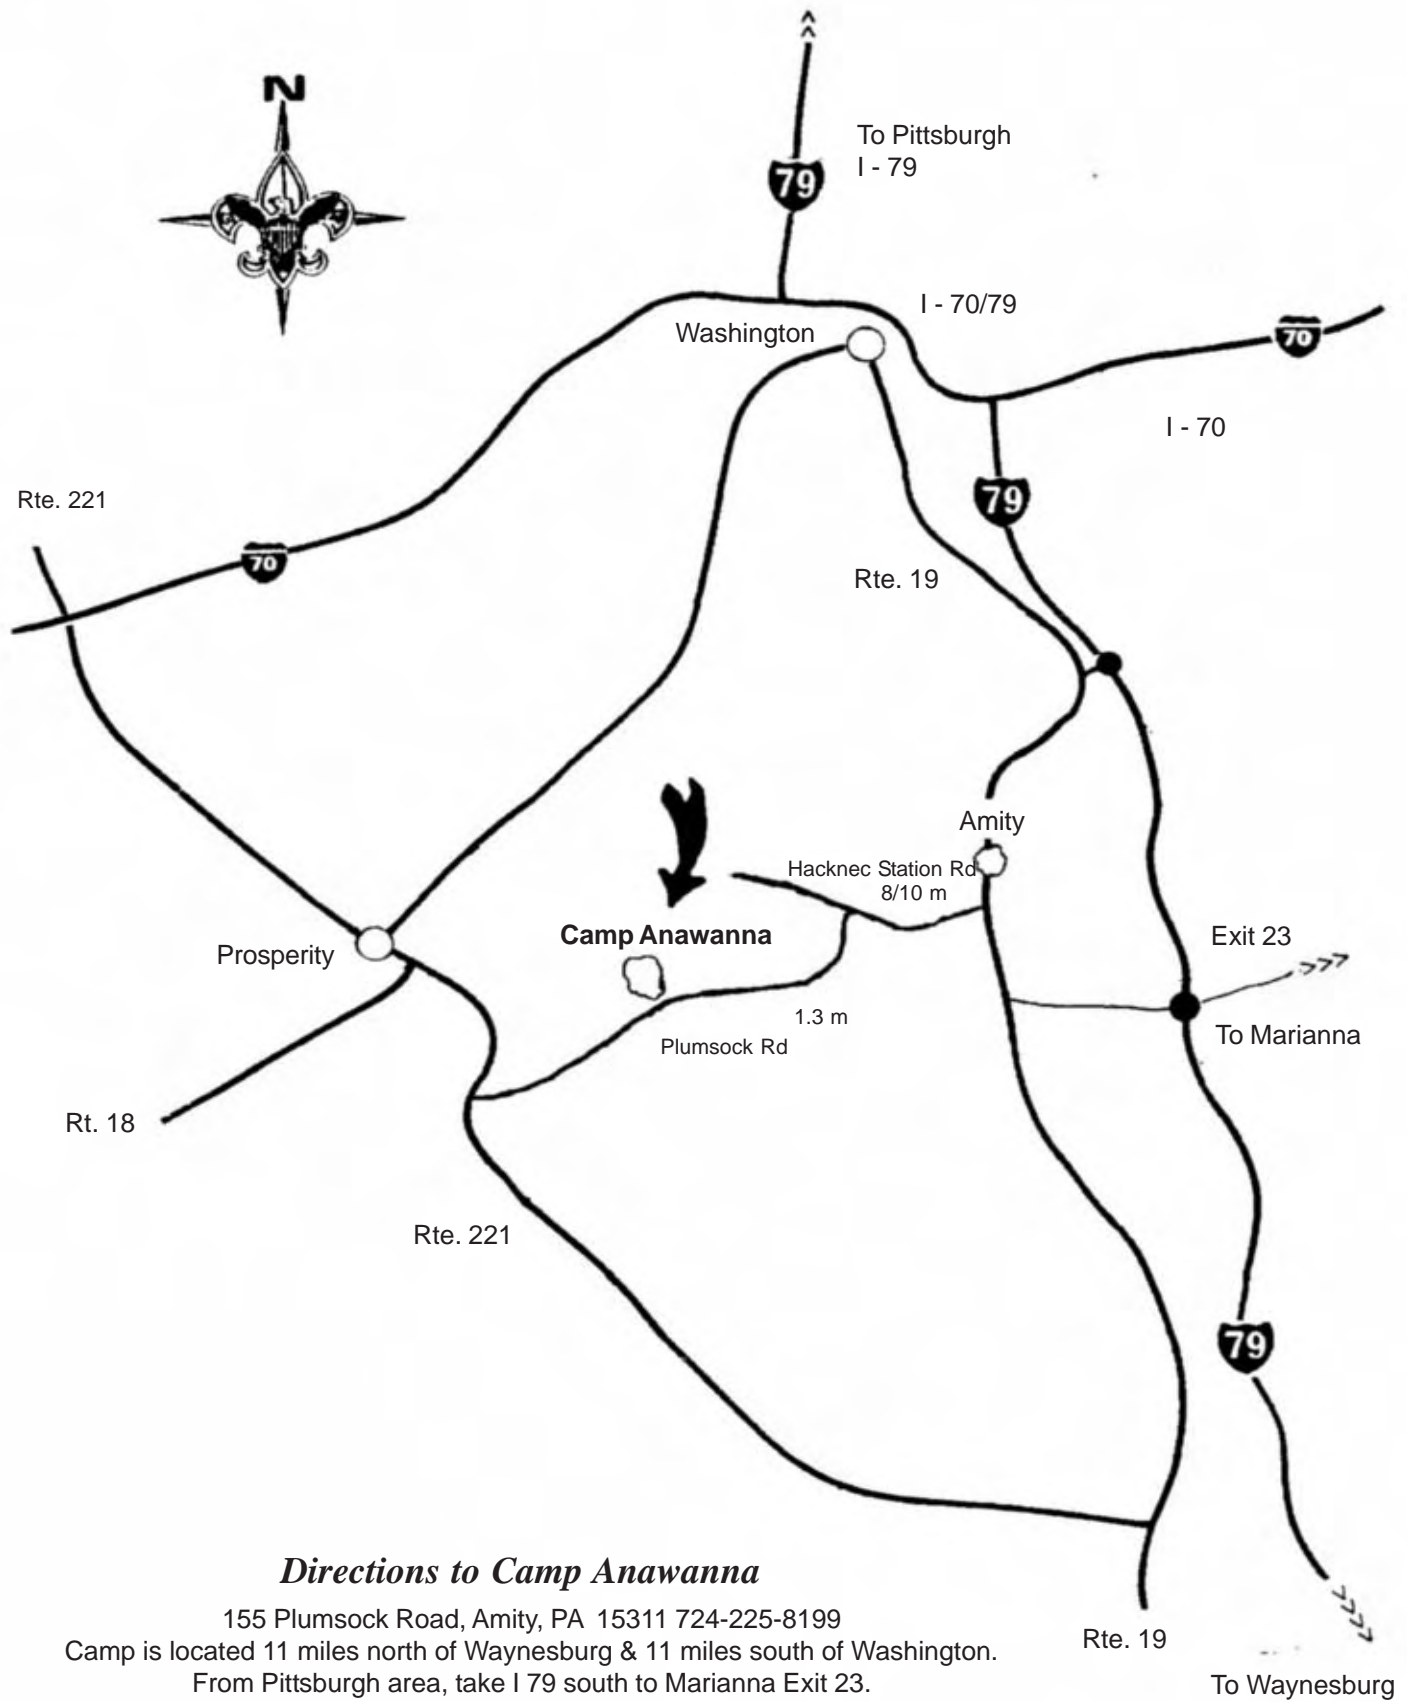

- Roads
- - - Trails
- ★ Latrines
- Water
- · - · - Property Boundary

**Camp Anawanna**  
 Laurel Highlands Council  
 Boy Scouts of America  
 155 Plumsock Road, Amity, PA 15311

(724) 225-8199

***Directions to Camp Anawanna***

155 Plumsock Road, Amity, PA 15311 724-225-8199

Camp is located 11 miles north of Waynesburg & 11 miles south of Washington.

From Pittsburgh area, take I 79 south to Marianna Exit 23.

Turn right towards Amity at the end of the exit ramp for 2 miles to Rte 19.

Take Rte. 19 North 1/2 mile and make a left around the ball field onto Hacknec Station Rd.

Go 8/10 of a mile and take left at the "Y" intersection.

Proceed onto Plumsock Road for 1.3 miles. Camp is on right