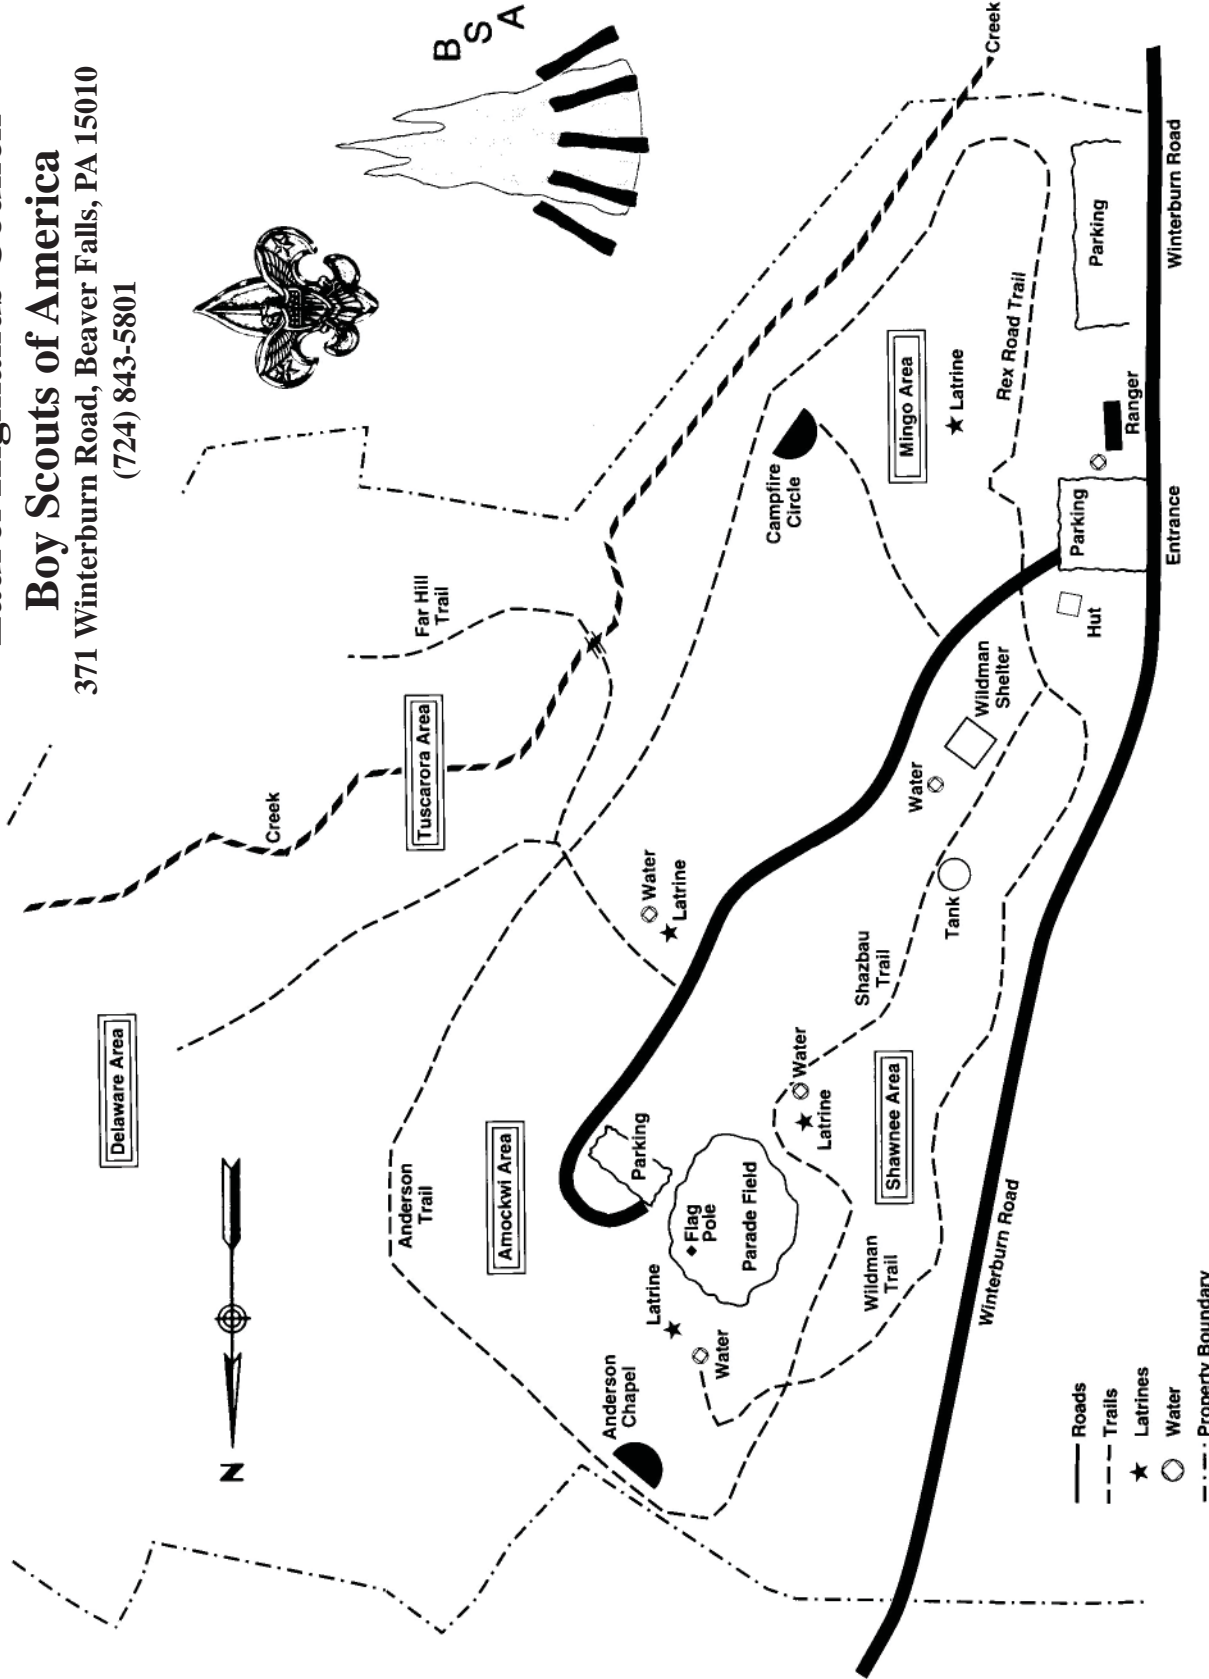

Camp Baker

Laurel Highlands Council

Boy Scouts of America

371 Winterburn Road, Beaver Falls, PA 15010

(724) 843-5801

Delaware Area

Tuscarora Area

Amockwi Area

Shawnee Area

Mingo Area

Parking

Parking

Winterburn Road

Winterburn Road

Roads

Trails

Latrines

Water

Property Boundary

Directions to Camp Baker

371 Winterburn Road, Beaver Falls, PA 15010 (724) 843-5081

Camp is located 32 miles north of the Pittsburgh Airport.

From Pittsburgh take Rt 376 to Brighton Exit 36. Turn right onto service road 7/10 of mile. Turn right on Dutch Ridge Road for 7/10 mile. Then turn carefully to Park Road for 2 miles. Turn left onto Achortown Road for 1.5 miles.

Turn onto Winterburn Road for 5/10 mile. Camp is on right.

LEAVE ALL PETS AT HOME