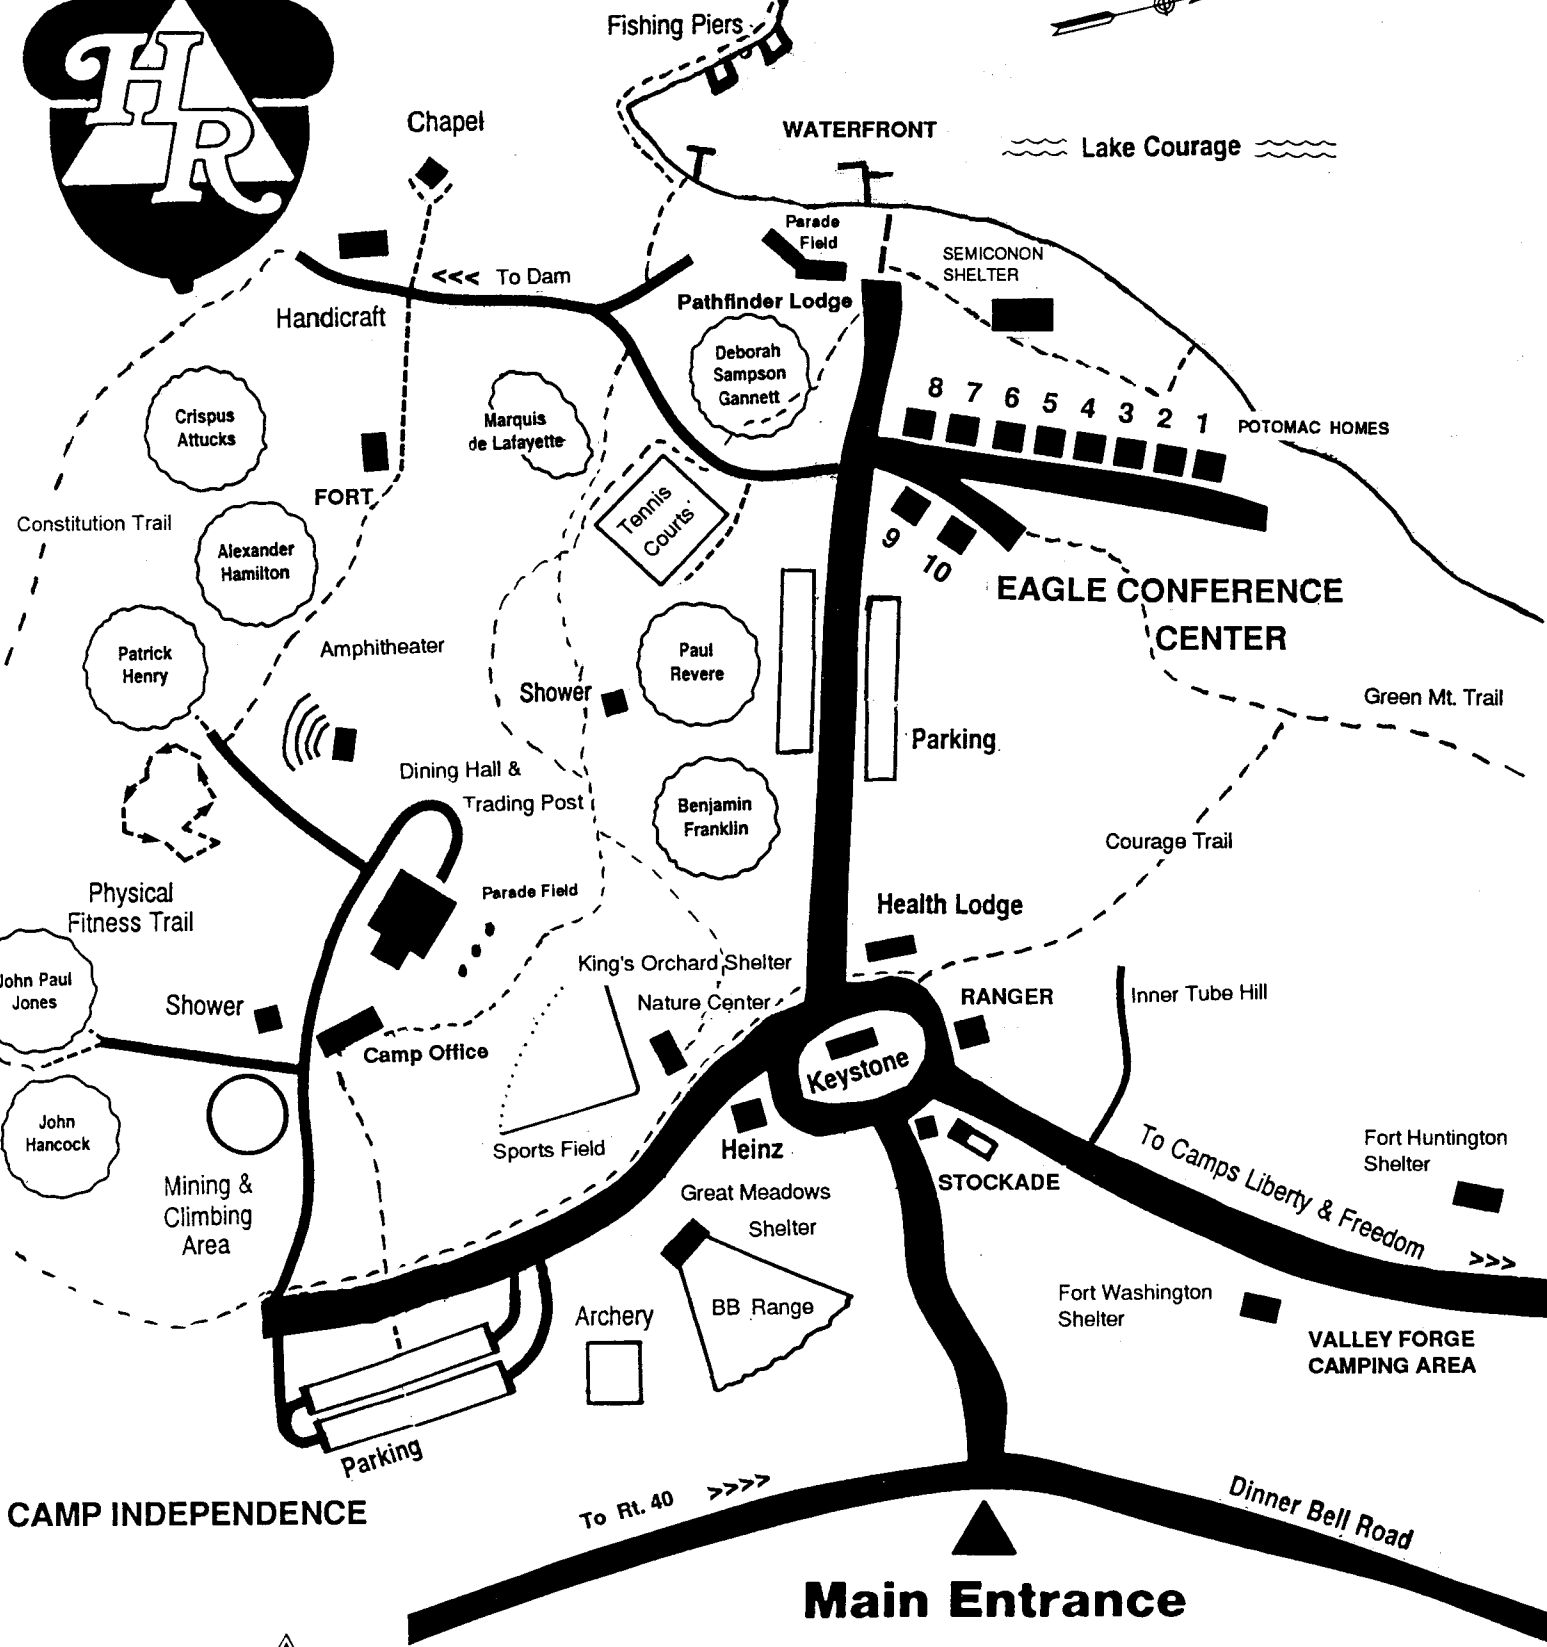

Directions to Heritage Reservation

Greater Pittsburgh Council, Boy Scouts of America

300 Heritage Road, Farmington, PA 15437

(724) 329-8534

From Uniontown take US Rt. 40 East. Go through the center of Farmington. Go 2.4 miles. After the Crawford Funeral Home on the right, turn right onto Dinner Bell Road. Go 2.6 miles to entrance on right. **LEAVE ALL PETS AT HOME.**

Pittsburgh Airport - 2 hours North from Heritage

Morgantown Airport - 35 minutes from Heritage

Amtrak train into Pittsburgh - 1-800-872-7245

Greyhound Bus to Uniontown 1-800-231-2222

CAMP INDEPENDENCE

VALLEY FORGE CAMPING AREA

Main Entrance

— Roads - - - Trails

Heritage Reservation
 Greater Pittsburgh Council, Boy Scouts of America
 300 Heritage Road, Farmington, PA 15437
 Camp -(724) 329-8534 Council -(412) 471-2927