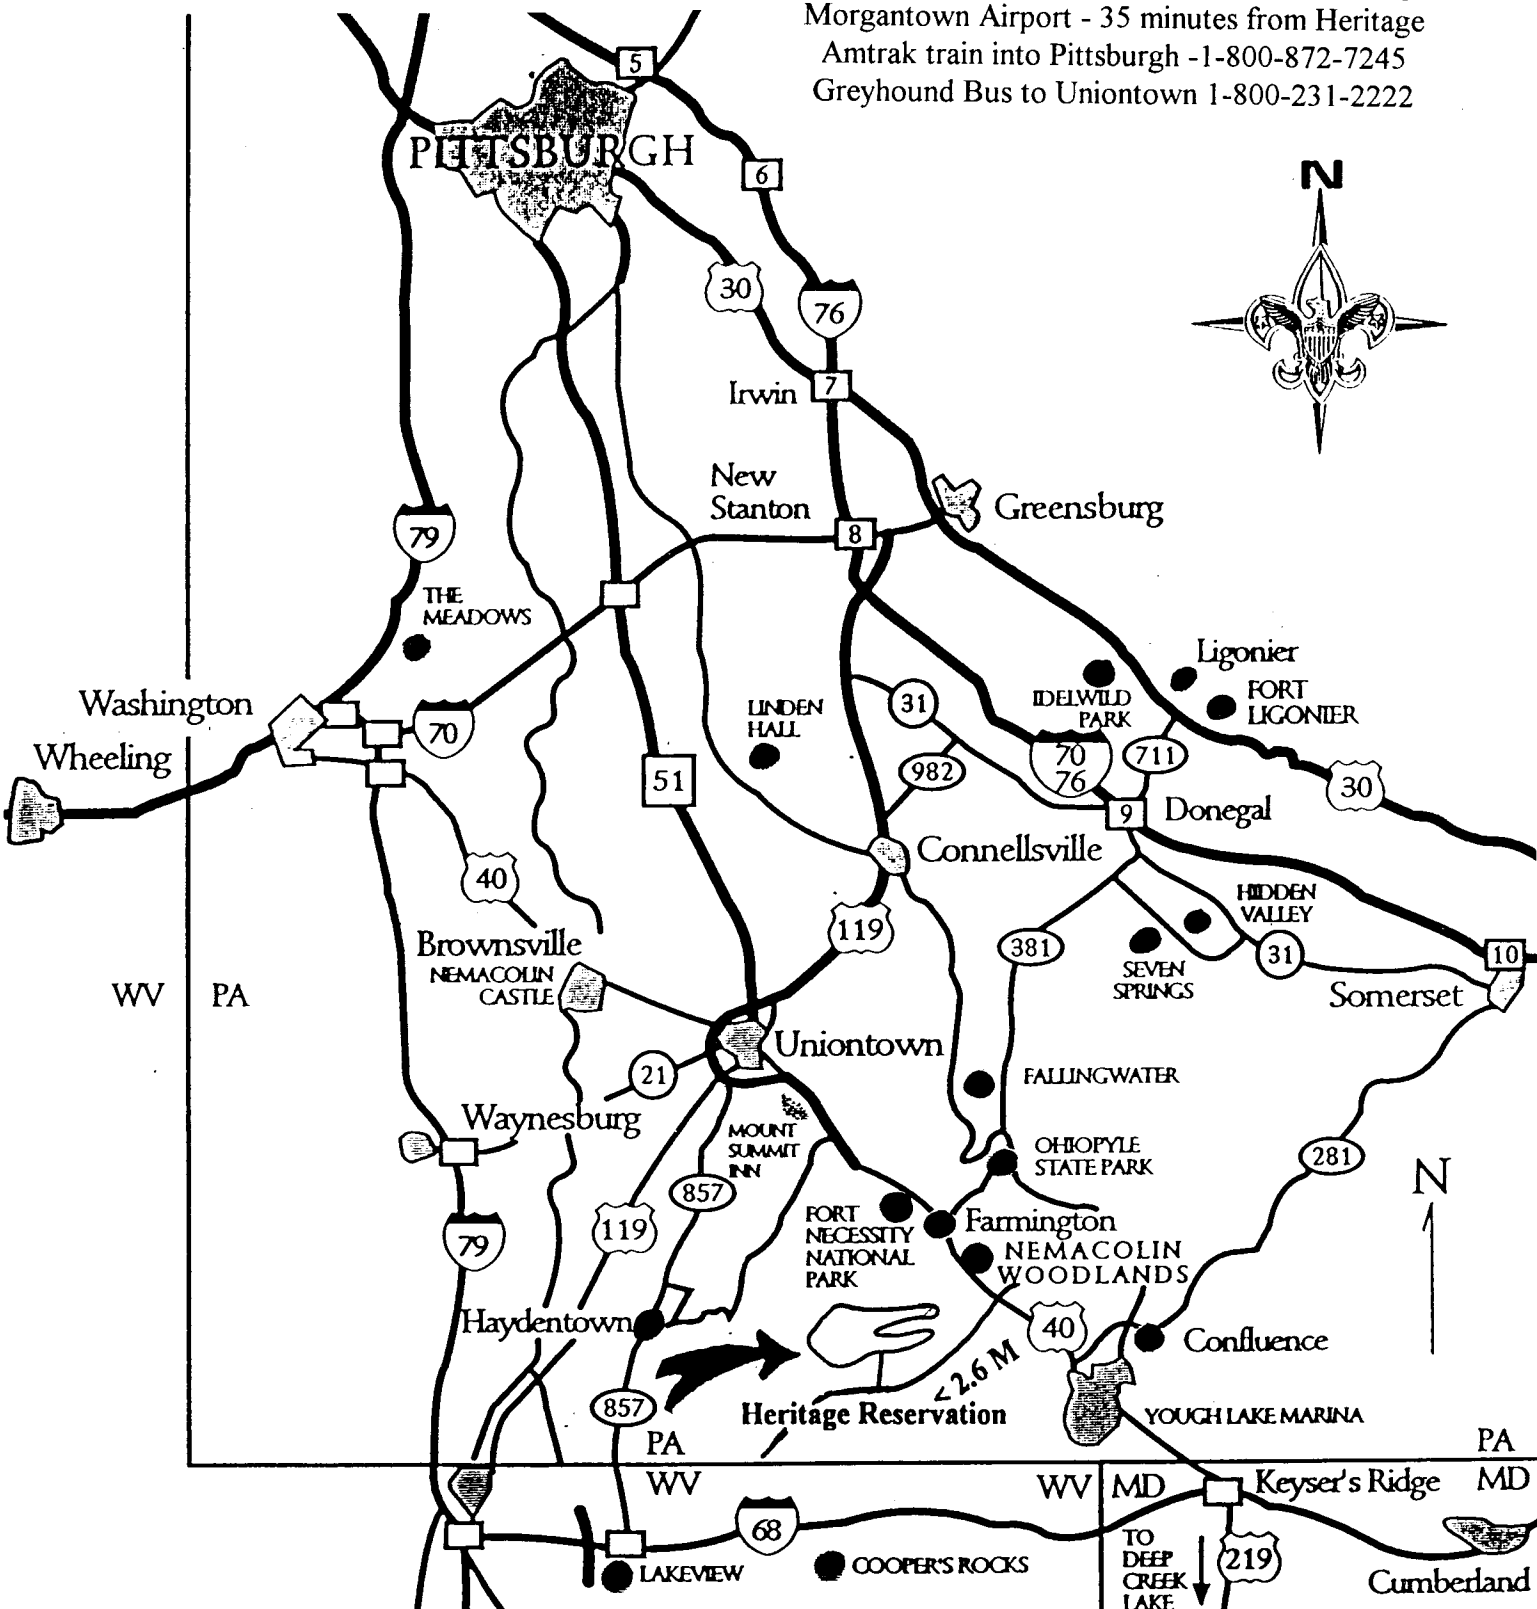

Directions to Heritage Reservation

Greater Pittsburgh Council, Boy Scouts of America

300 Heritage Road, Farmington, PA 15437

(724) 329-8534

From Uniontown take US Rt. 40 East. Go through the center of Farmington. Go 2.4 miles. After the Crawford Funeral Home on the right, turn right onto Dinner Bell Road. Go 2.6 miles to entrance on right. **LEAVE ALL PETS AT HOME.**

Pittsburgh Airport - 2 hours North from Heritage

Morgantown Airport - 35 minutes from Heritage

Amtrak train into Pittsburgh - 1-800-872-7245

Greyhound Bus to Uniontown 1-800-231-2222

CAMP INDEPENDENCE

VALLEY FORGE CAMPING AREA